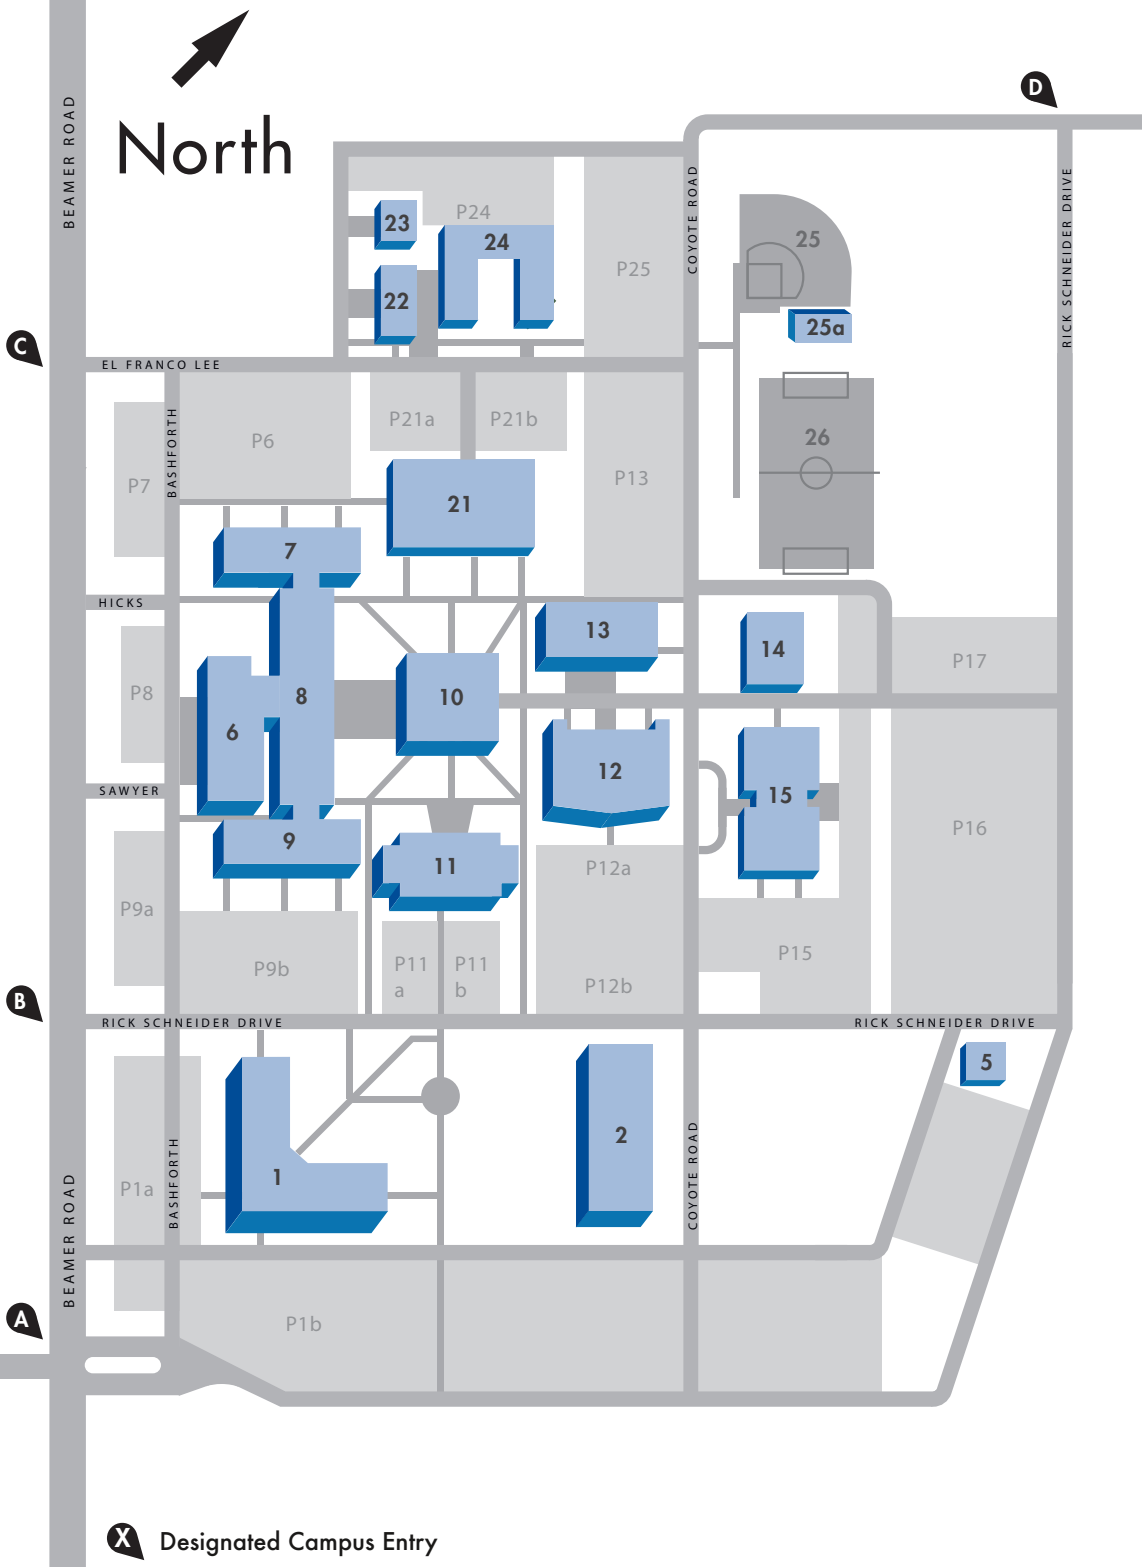

**SOUTH CAMPUS**

- S-1 Science and Allied Health
- S-2 Engineering and Technology Center
- S-5 East Plant
- S-6 Welcome Center
- S-7 Academic Wing-North
- S-8 Academic Hall
- S-9 Academic Wing-South
- S-10 Library
- S-11 Student Center/Bookstore
- S-12 Interactive Learning Center
- S-13 Jones Classroom Building
- S-14 HVAC Technology
- S-15 Fine Arts Center
- S-21 Gymnasium
- S-22 General Services Building/Deliveries
- S-23 West Plant
- S-24 Cosmetology Center
- S-25 Softball Field
- S-25a Softball Training Facility
- S-26 Soccer Field

**13735 Beamer Rd.  
Houston, Texas 77089  
281-998-6150**

An Equal Opportunity Institution

Updated 3/30/2022

North

**X** Designated Campus Entry